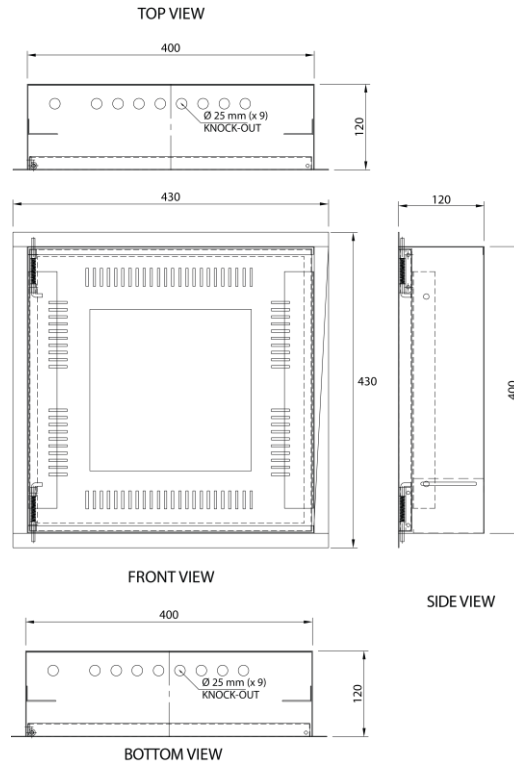

Hardware, Cabinet, Recessed 12-Inch

Features and benefits

- Rigid recessed back box
- Removable outer frame
- Removable front door
- Adjustable mounting rails in the front for 12" formats
- Top and bottom cable entry facility for easy cable installation
- Front door with tempered glass and lock and also available in metal door.
- Good ventilation and heat dispersion

The cabinet features a lockable glass or metal door, adjustable front profiles and entry cable ports at the top and bottom.

The recessed 12-inch cabinet is designed with a removable front door along with a removable outer frame. The front door can be removed to change the door opening orientation from left to right or right to left. The removable outer frame facilitates easy installation of the cabinet when it must be flush mounted into the wall.

Applications

- Telecommunication Enclosure
- LAN & WAN Networking
- SOHO
- FTTH

Standards

- IEC 60529 (IP 20)

Technical data

Mechanical data	Value
Dimensions (W x D x H)	See technical drawing
Material	Cold rolled steel construction Cabinet Body: 0.8 mm Door: 0.8 mm Flush Cover Assembly: 1.2 mm 19" Mounting Profile: 1.2 mm

	19" Mounting Support Angles:1.2 mm Front door: Tempered glass or metal
Finish	RAL 9010, gloss texture finish, other color available on request

Technical drawing

Ordering information

Description	Part code
Recessed 12-Inch Cabinet, 400(H) x 400(W) x 120(D)	CAB-RWM-400-400-120-D-x-y